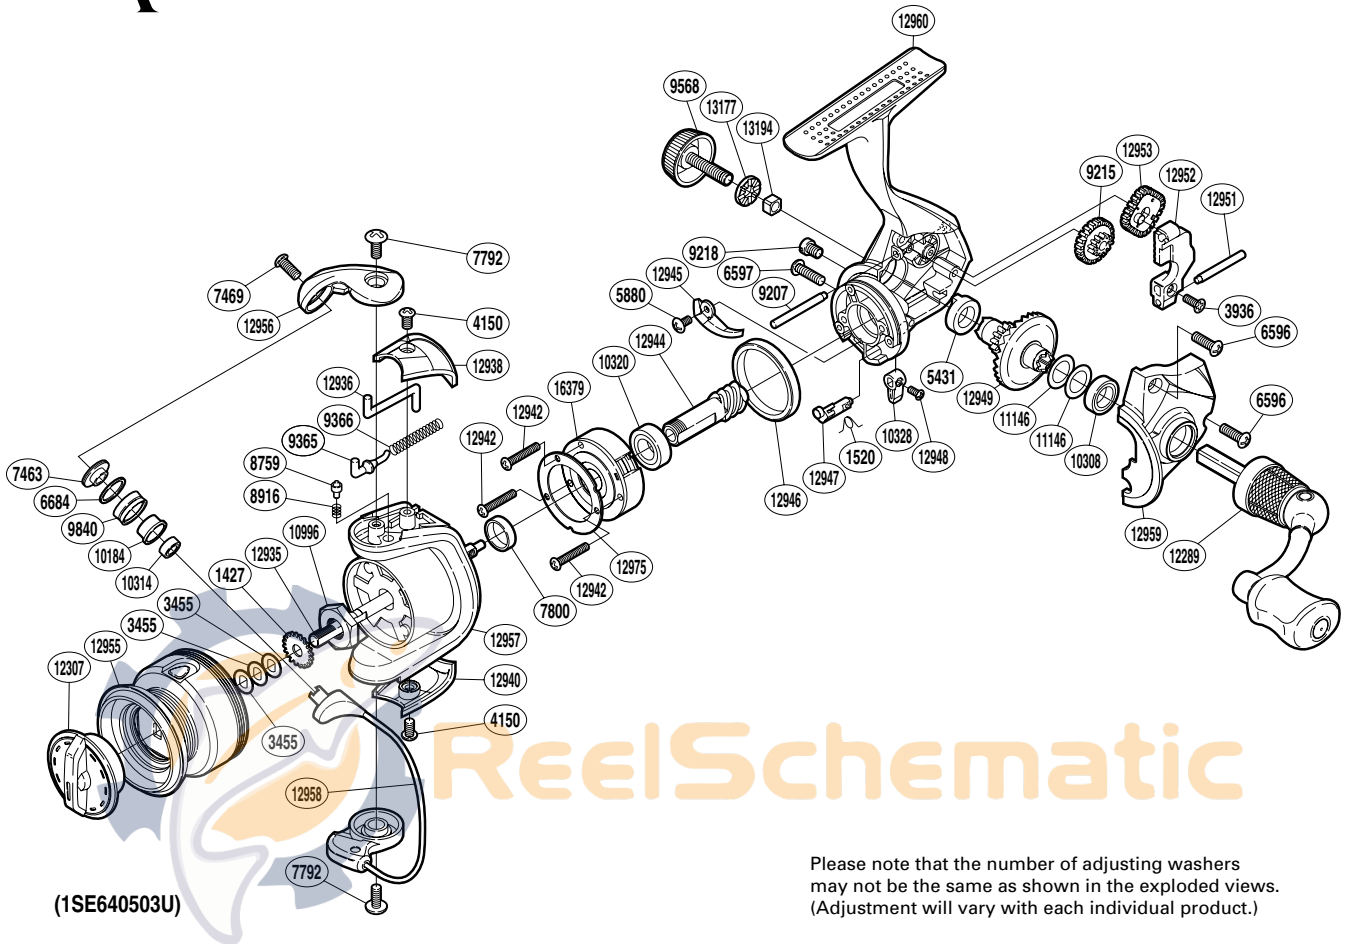

SHIMANO

SAHARA S A-RB

SH-500FD

Please note that the number of adjusting washers may not be the same as shown in the exploded views. (Adjustment will vary with each individual product.)

Part No.	Description	Part No.	Description	Part No.	Description
RD 1427	Spool Support	RD 9365	Bail Spring Guide	RD12945	Bail Trip Strike
RD 1520	Anti-Reverse Cam Spring	RD 9366	Bail Spring	RD12946	Friction Ring
RD 3455	Spool Washer	RD 9568	Handle Screw Cap	RD12947	Anti-Reverse Cam
RD 3936	Screw	RD 9840	Line Roller	RD12948	Screw
RD 4150	Screw	RD10184	Line Roller Bushing	RD12949	Drive Gear
RD 5431	Drive Gear Bushing	RD10308	Ball Bearing	RD12951	Oscillating Guide B
RD 5880	Screw	RD10314	Ball Bearing	RD12952	Oscillating Slider
RD 6596	Screw	RD10320	Ball Bearing	RD12953	Oscillating Gear
RD 6597	Screw	RD10328	Anti-Reverse Lever	RD12955	Spool Assembly
RD 6684	Line Roller Spacer	RD10996	Rotor Nut	RD12956	Bail Arm
RD 7463	Line Roller Washer	RD11146	Washer	RD12957	Rotor
RD 7469	Screw	RD12289	Handle Assembly	RD12958	Bail Assembly
RD 7792	Screw	RD12307	Drag Knob	RD12959	Side Cover
RD 7800	Rotor Ring	RD12935	Main Shaft	RD12960	Body
RD 8759	Click Pin	RD12936	Bail Trip Lever	RD12975	Roller Clutch Reinforce
RD 8916	Click Spring	RD12938	Bail Spring Cover	RD13177	Handle Screw Cap Spacer
RD 9207	Oscillating Guide A	RD12940	Bail Hold Support Guard	RD13194	Handle Screw Lock
RD 9215	Idle Gear	RD12942	Screw	RD16379	Roller Clutch Assembly
RD 9218	Oil Cap	RD12944	Pinion Gear		